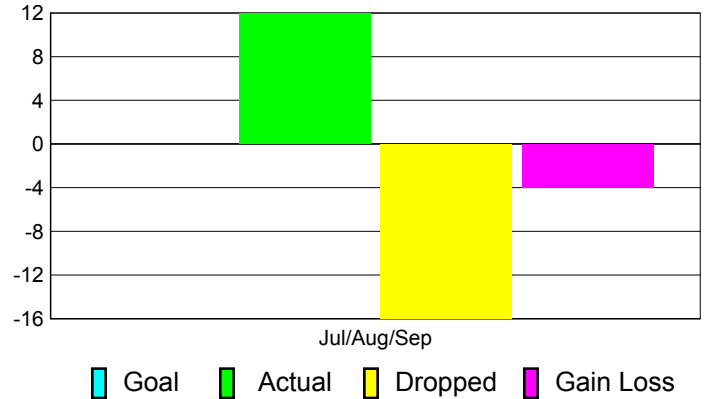

### YTD Status Quo Clubs 2011-2012

Status Quo Clubs Compared to Status Quo Members

## MEMBERSHIP

**Membership Results  
2011-2012**

**Membership  
2010-2011**

Month	Net Memb Goal	Actual New Memb	Actual Dropped Memb	Gain/Loss of Memb	Gain/Loss of Memb
Jul/Aug/Sep		12	-16	-4	-7
<b>Totals</b>		<b>12</b>	<b>-16</b>	<b>-4</b>	<b>-7</b>

### Membership Results 2011-2012

Goal, New, Dropped, Gain/Loss

### Comparison of Membership Gain/Loss

Current Year Compared to the Previous Year